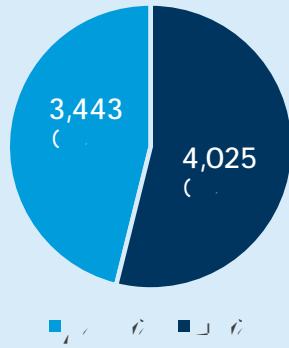

Fall 2023 Postsecondary Student Profile

FA FAC

7,468 Unduplicated Post-High School Students

NORTHEAST
Technical College

SEX

ENROLLMENT STATUS

PELL-ELIGIBILITY | BI | TPELL-ELI

STUDENT AGE (Average = 27)