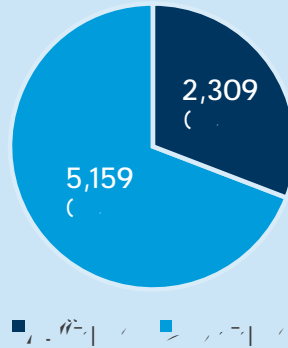

Fall 2023 Postsecondary Student Profile

FA FAC

7,468 Unduplicated Post-High School Students

NORTHEAST
Technical College

SEX

ENROLLMENT STATUS

PELL-ELIGIBILITY | BI | TPELL-ELI

STUDENT AGE (Average = 27)